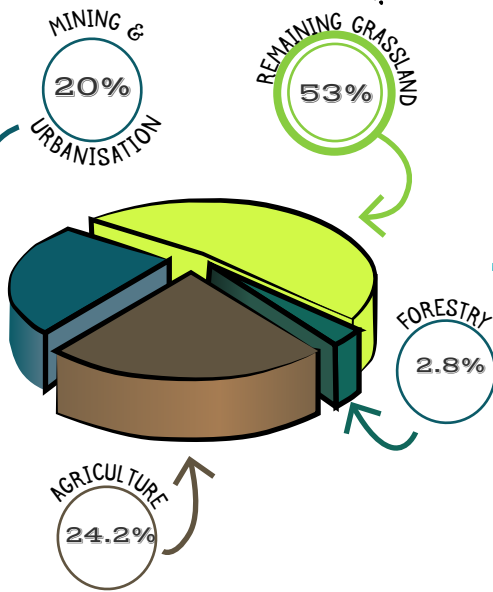

GRASSLANDS: LINKING FORESTRY TO WETLANDS

42 of South Africa's river ecosystems are found in grasslands...

Why is wetland conservation so important to the forestry industry?

...so is 68% of South Africa's timber plantations.

991,900ha sounds like a lot but it only accounts for 2.8% of grassland lost.

South Africa has lost almost 50% of its grassland.

Only 3% of remaining grassland is PROTECTED.

As a result 83% of the river ecosystems are threatened.

48% is Critically Endangered!

While forestry isn't a major contributor to grassland and wetland loss, it has played a role in the past.

This is why the forest industry is now committed to grassland and wetland rehabilitation.