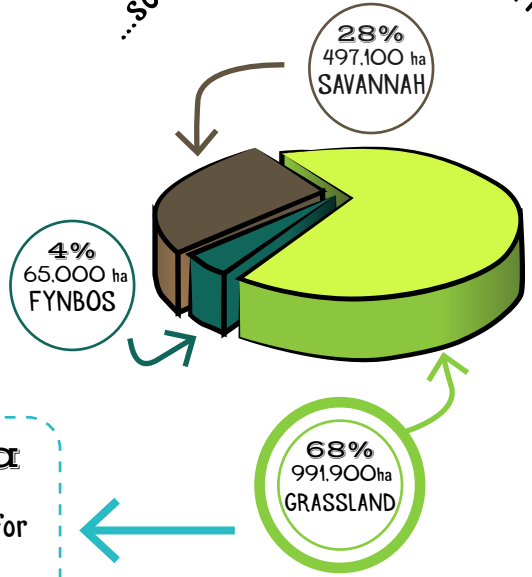

GRASSLANDS: LINKING FORESTRY TO WETLANDS

42 of South Africa's river ecosystems are found in grasslands...

Why is wetland conservation so important to the forestry industry?

...so is 68% of South Africa's timber plantations.

991,900ha sounds like a lot but it only accounts for 2.8% of grassland lost.

South Africa has lost almost 50% of its grassland.

Only 3% of remaining grassland is PROTECTED.

As a result 83% of the river ecosystems are threatened.